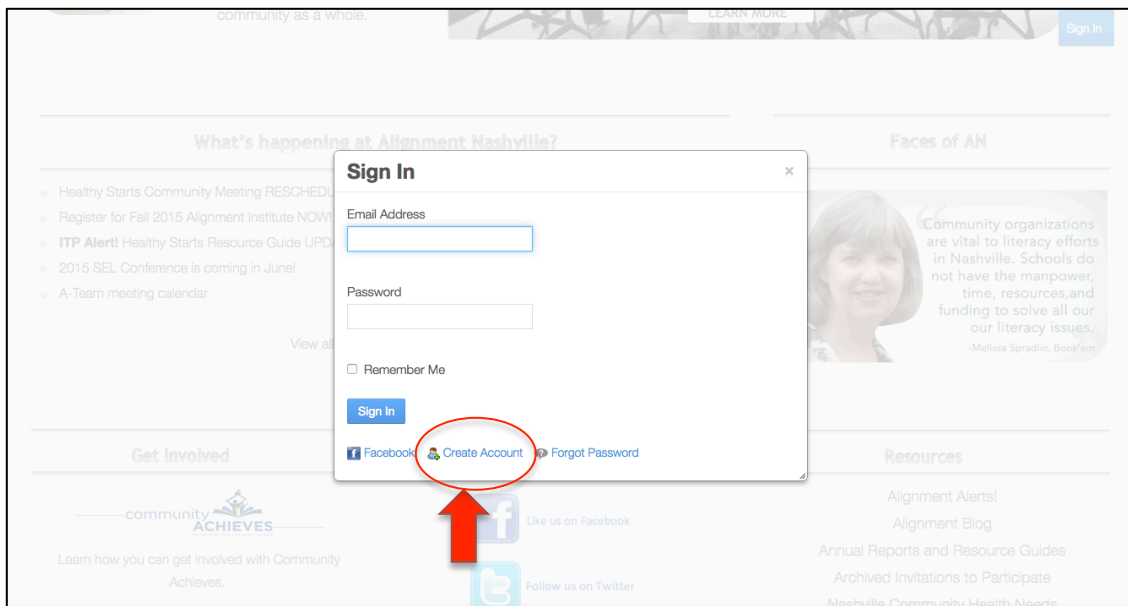

## Alignment USA ComCo Portal Knowledge Base

### How to create a registered user account on ComCo

To create a user account, follow these steps:

1. Go to [www.alignmentnashville.org](http://www.alignmentnashville.org) and click on "Sign In" in top right-hand corner.

2. Click on Create Account (under sign in fields)