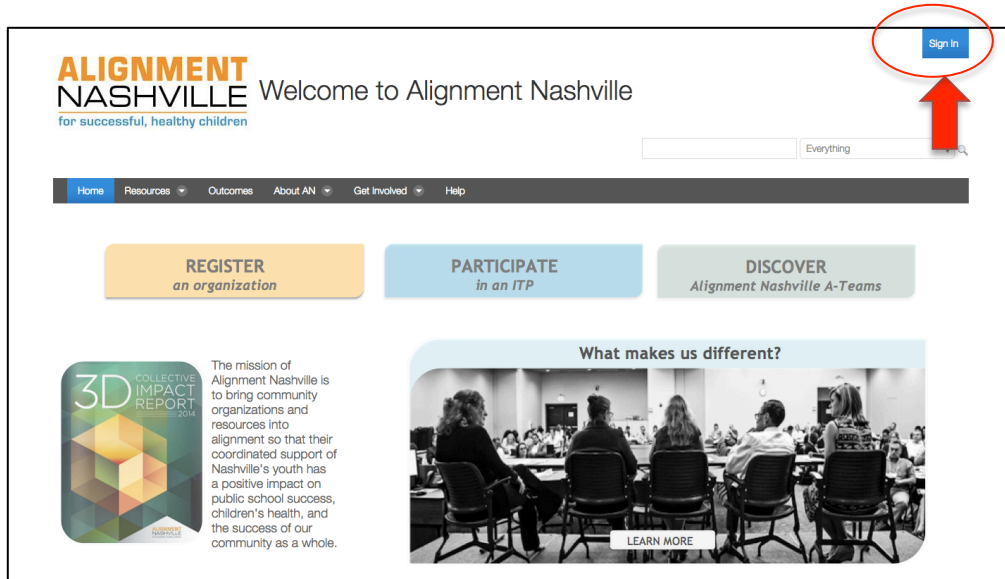

## Alignment USA ComCo Portal Knowledge Base

### How to create a registered user account on ComCo

To create a user account, follow these steps:

1. Go to [www.alignmentnashville.org](http://www.alignmentnashville.org) and click on "Sign In" in top right-hand corner.